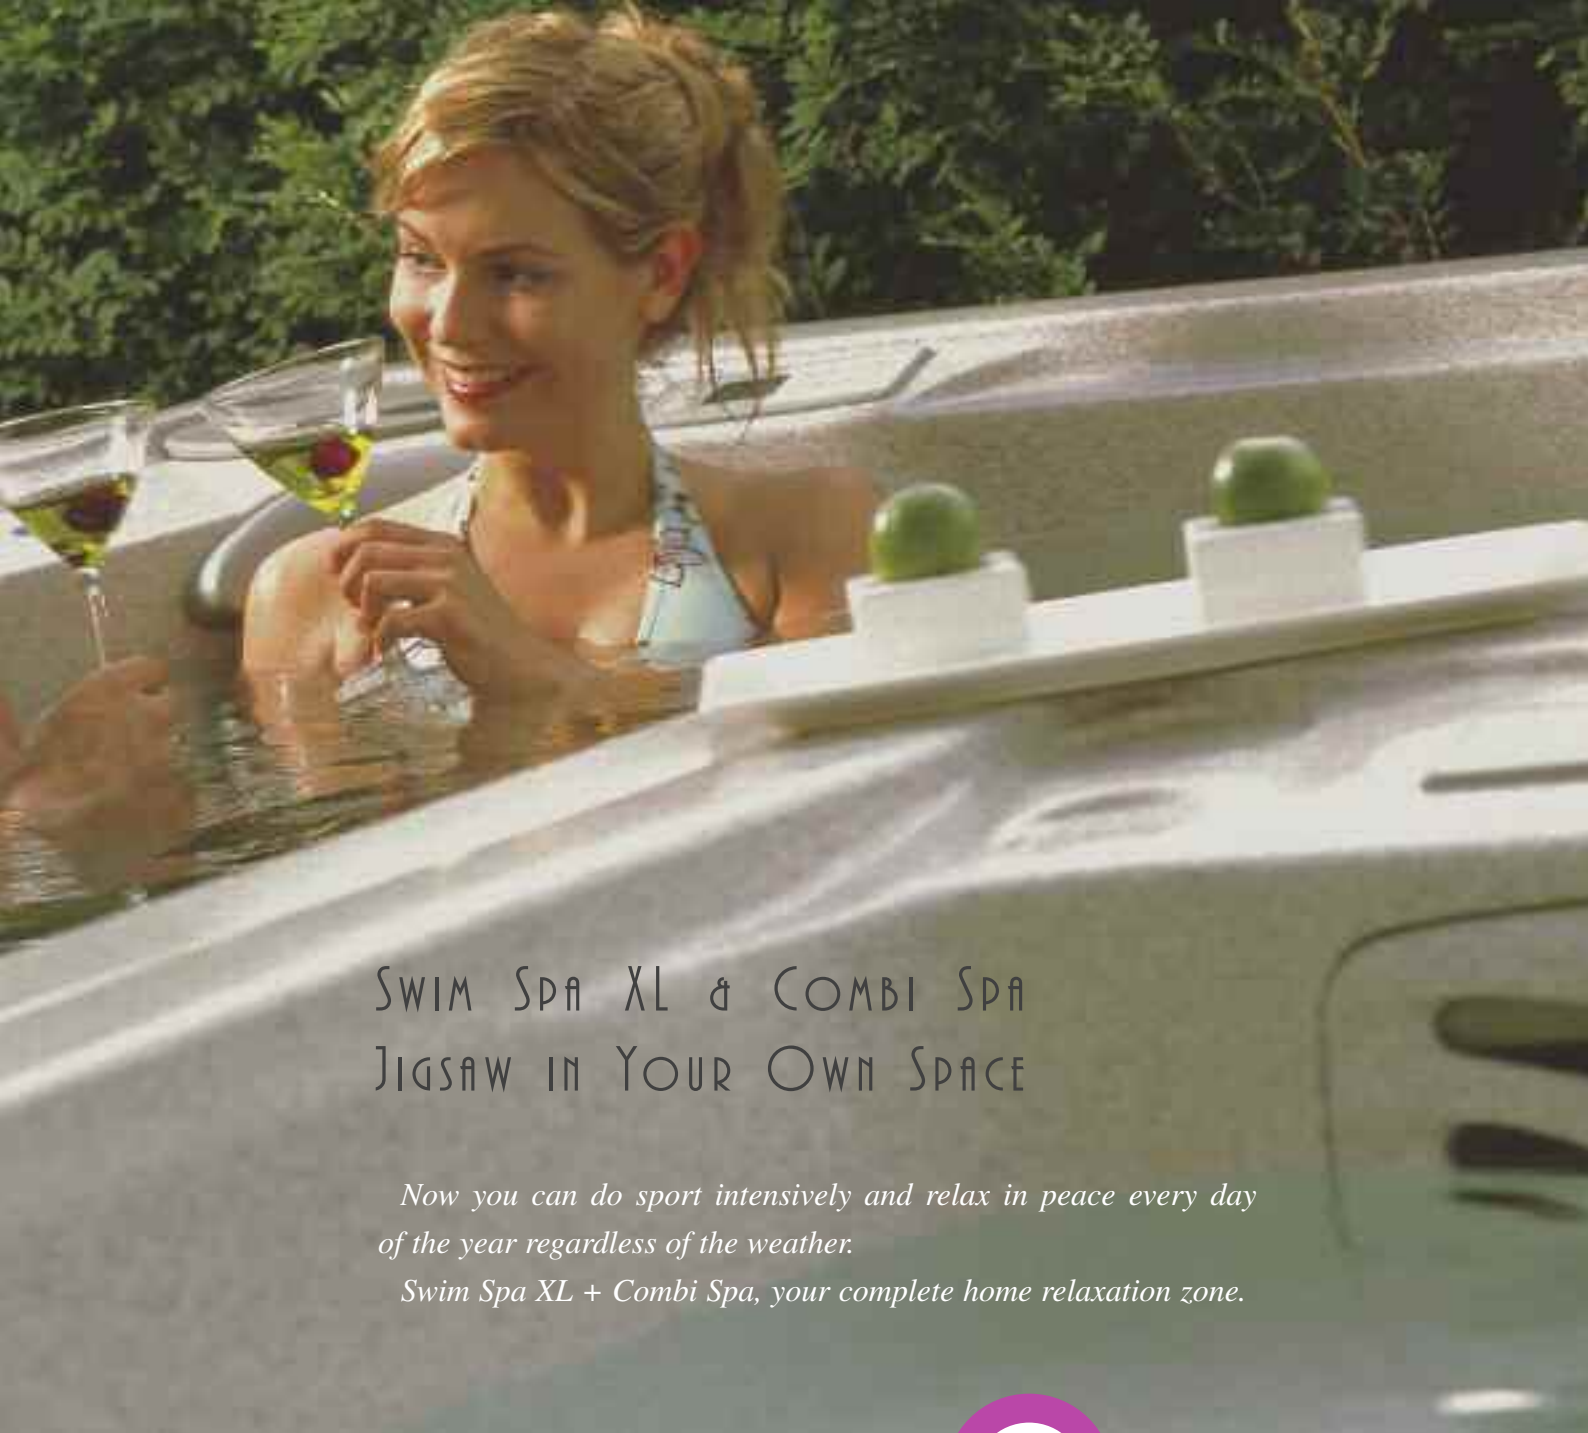

The combination of the Swim Spa XL + Combi Spa forms a unique complex

To your greatest satisfaction. It offers a wonderful combination of sport and regeneration. The unique combination of the Swim Spa XL with the Combi Spa massage created a comprehensive home wellness centre. It is up to you whether you will swim in the large Swim Spa XL or peacefully relax and enjoy pleasant massages in the Combi Spa. There is no need to hurry, now that you can have both spas in your garden.

SWIM SPA XL + COMBI SPA represents a breakthrough in the wellness industry.

USSPA is the first world manufacturer to bring you the perfect solution for combining swimming and massage spas. This comprehensive set is an exclusive relaxation zone.

Although Swim Spa XL and Combi Spa compliment each other perfectly, they remain independent. Therefore, owing to the separate, efficient technology of each unit, you can adjust and maintain the water temperature in the Swim Spa XL lower while the massage Combi Spa can literally stay a "hot bath".

A perfect complex with a smart design and a range of built-in practical components corresponds to the requirements of modern architecture and today's lifestyle.

Combi Spa is L-shaped, which allows it to be attached to the Swim Spa XL. You can place Combi Spa in any corner near the steps of the Swim Spa XL depending on the space where you want to install the set. Then you can get comfortably from the Swim Spa to the massage spa and vice versa, using the steps. Swim Spa XL together with Combi Spa can be placed either in a wooden cabinet on a reinforced surface or completely sunk in the ground. A partially sunk spa is also practical solution.